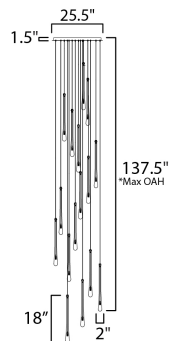

**PRODUCT DESCRIPTION**

The classic teardrop glass shade is elevated in a luxurious collection of pendant configurations using substantially dense glass that are hand blown in elongated forms and curated into various color combinations. Suspended within the long, slender glass is a similarly long and slender socket to illuminate an energy efficient LED G4 lamp at the base of the glass. The slender tube running within the glass also supports the glass with elegantly flat thumb screws in coordinating finishes. Choose from Matte Black metal with Mirror Smoked glass for a moodier ambience, crystal Clear glass that accentuates the thickness of the glass walls paired with transitional Satin Nickel metalwork, or celebrate the design with effervescent Bubble glass and plated Gold metalwork.

**FINISHES OPTION**

-  Black (BK)
-  Gold (GLD)
-  Satin Nickel (SN)

**GLASS**

Smoke 138

**MATERIAL**

Glass, Steel

**RATINGS**

Dry Location

**ADDITIONAL**

OPERATING TEMPERATURE:  
-20°C (-4°F), 40°C (104°F)

\*max overall height

**MEASUREMENTS**

- DIMENSION : 25.5" L x 25.5" W x 18" H
- MAX OAH : 137.5" OAH
- CANOPY : 25.5" W x 1.5" H x 25.5" L
- HANGING WEIGHT : 45.7 lb